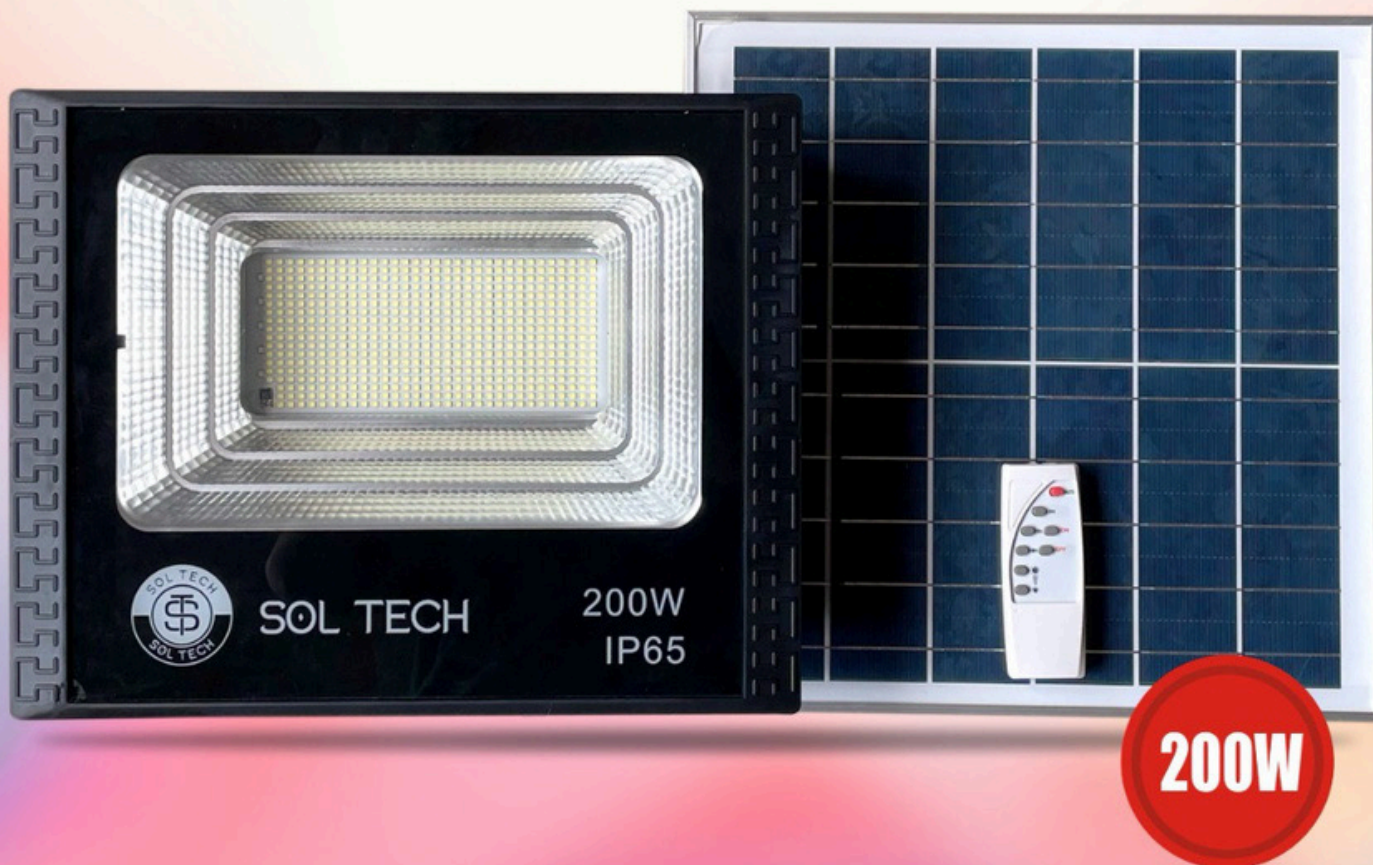

SOLEO

RYNO TRADING AND
TECHNICAL SERVICE

95004 22344

SOLAR FLOOD LIGHT

ABS HOUSING (WITH CHARGING INDICATOR)

- Automatic ON/OFF at night/day
- Solar battery charging, Zero electricity charge
- Easy installation
- High quality batteries, long service life
- ABS body

Time
switch

Intelligent
light control

Wireless
remote control

CHIP & LUMEN: 571pcs

LAMPBODY SIZE: 365x90x288mm

BATTERY: 3.2V,15000mAh

SOLAR PANEL POWER: 6V/16W