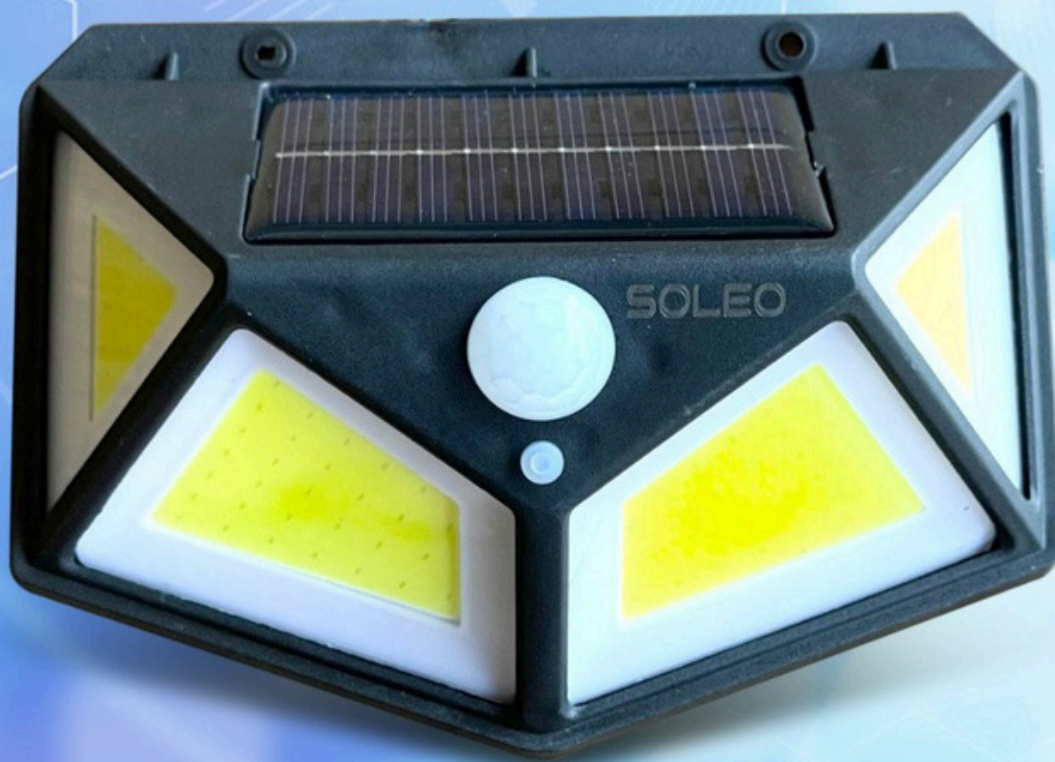

SOLEO

RYNO TRADING AND
TECHNICAL SERVICE
☎ 95004 22344

SOLAR WALL LAMP

Automatic ON/OFF at Night and Day

ABS Plastic Body

Motion Sensor

Easy Installation

LED : 100 Pcs COB

Battery : 3.7V/1200mAh Lithium Battery

Three Working Modes

IP65 Waterproof Protection