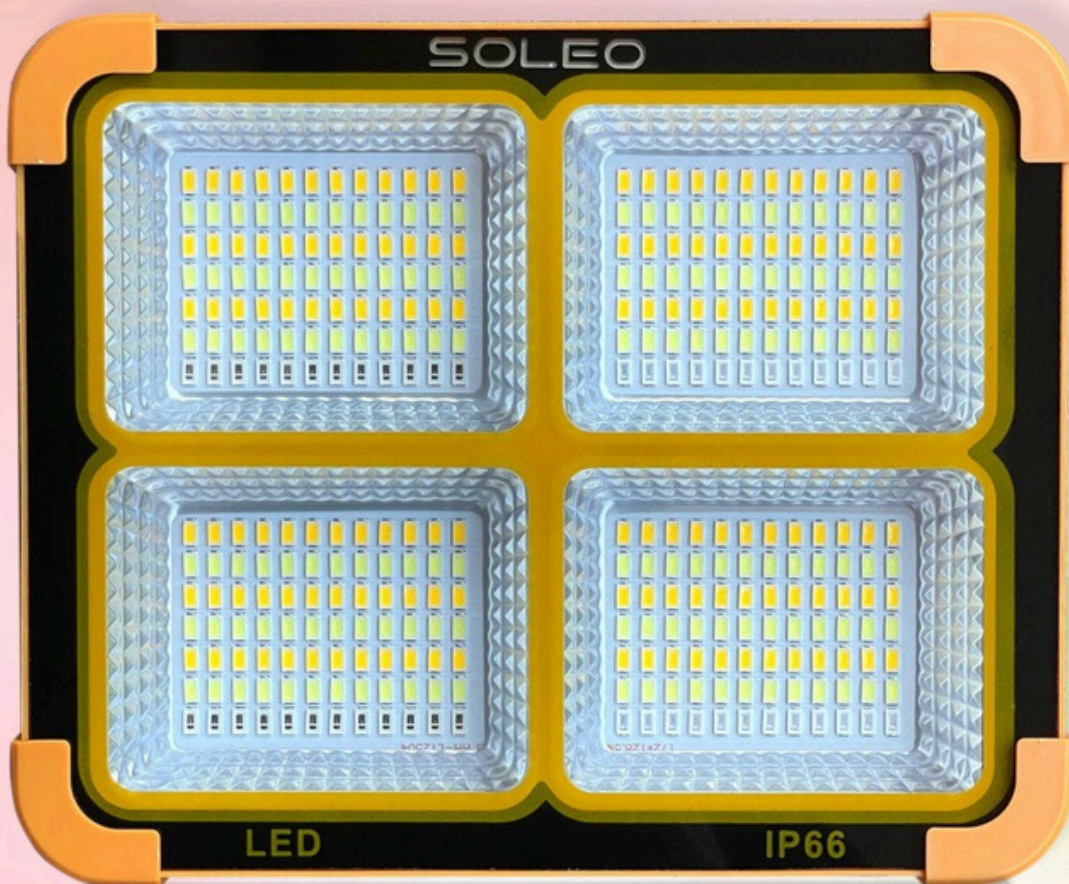

SOLEO

RYNO TRADING AND
TECHNICAL SERVICE
 95004 22344

SOLAR CAMPING LIGHT

Portable solar camping light

White, Warm, warm white, red and blue colors

ABS Plastic Body

LED : 336 Pcs 5730 chip

Battery : 4x2500 mAh Lithium

5 working modes

Power Supply : solar, USB

IP66 Waterproof protection